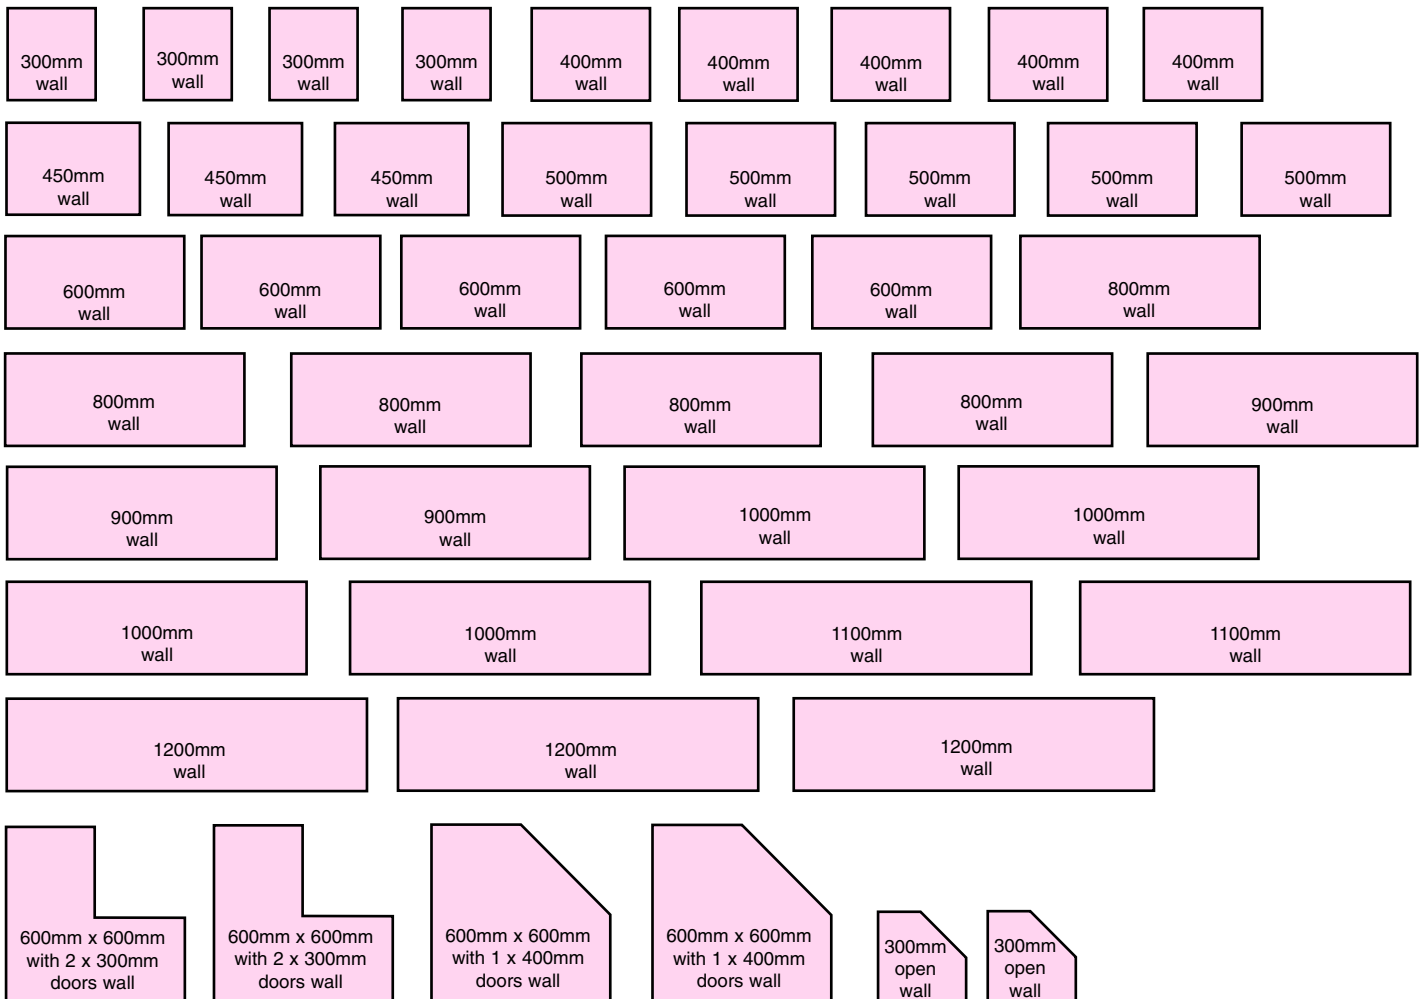

1m

2m

3m

4m

ONE SMALL SQUARE = 10cm

Base units

Drawer Pan units

Sink and Hobs

Wall units

Tall units

Appliances