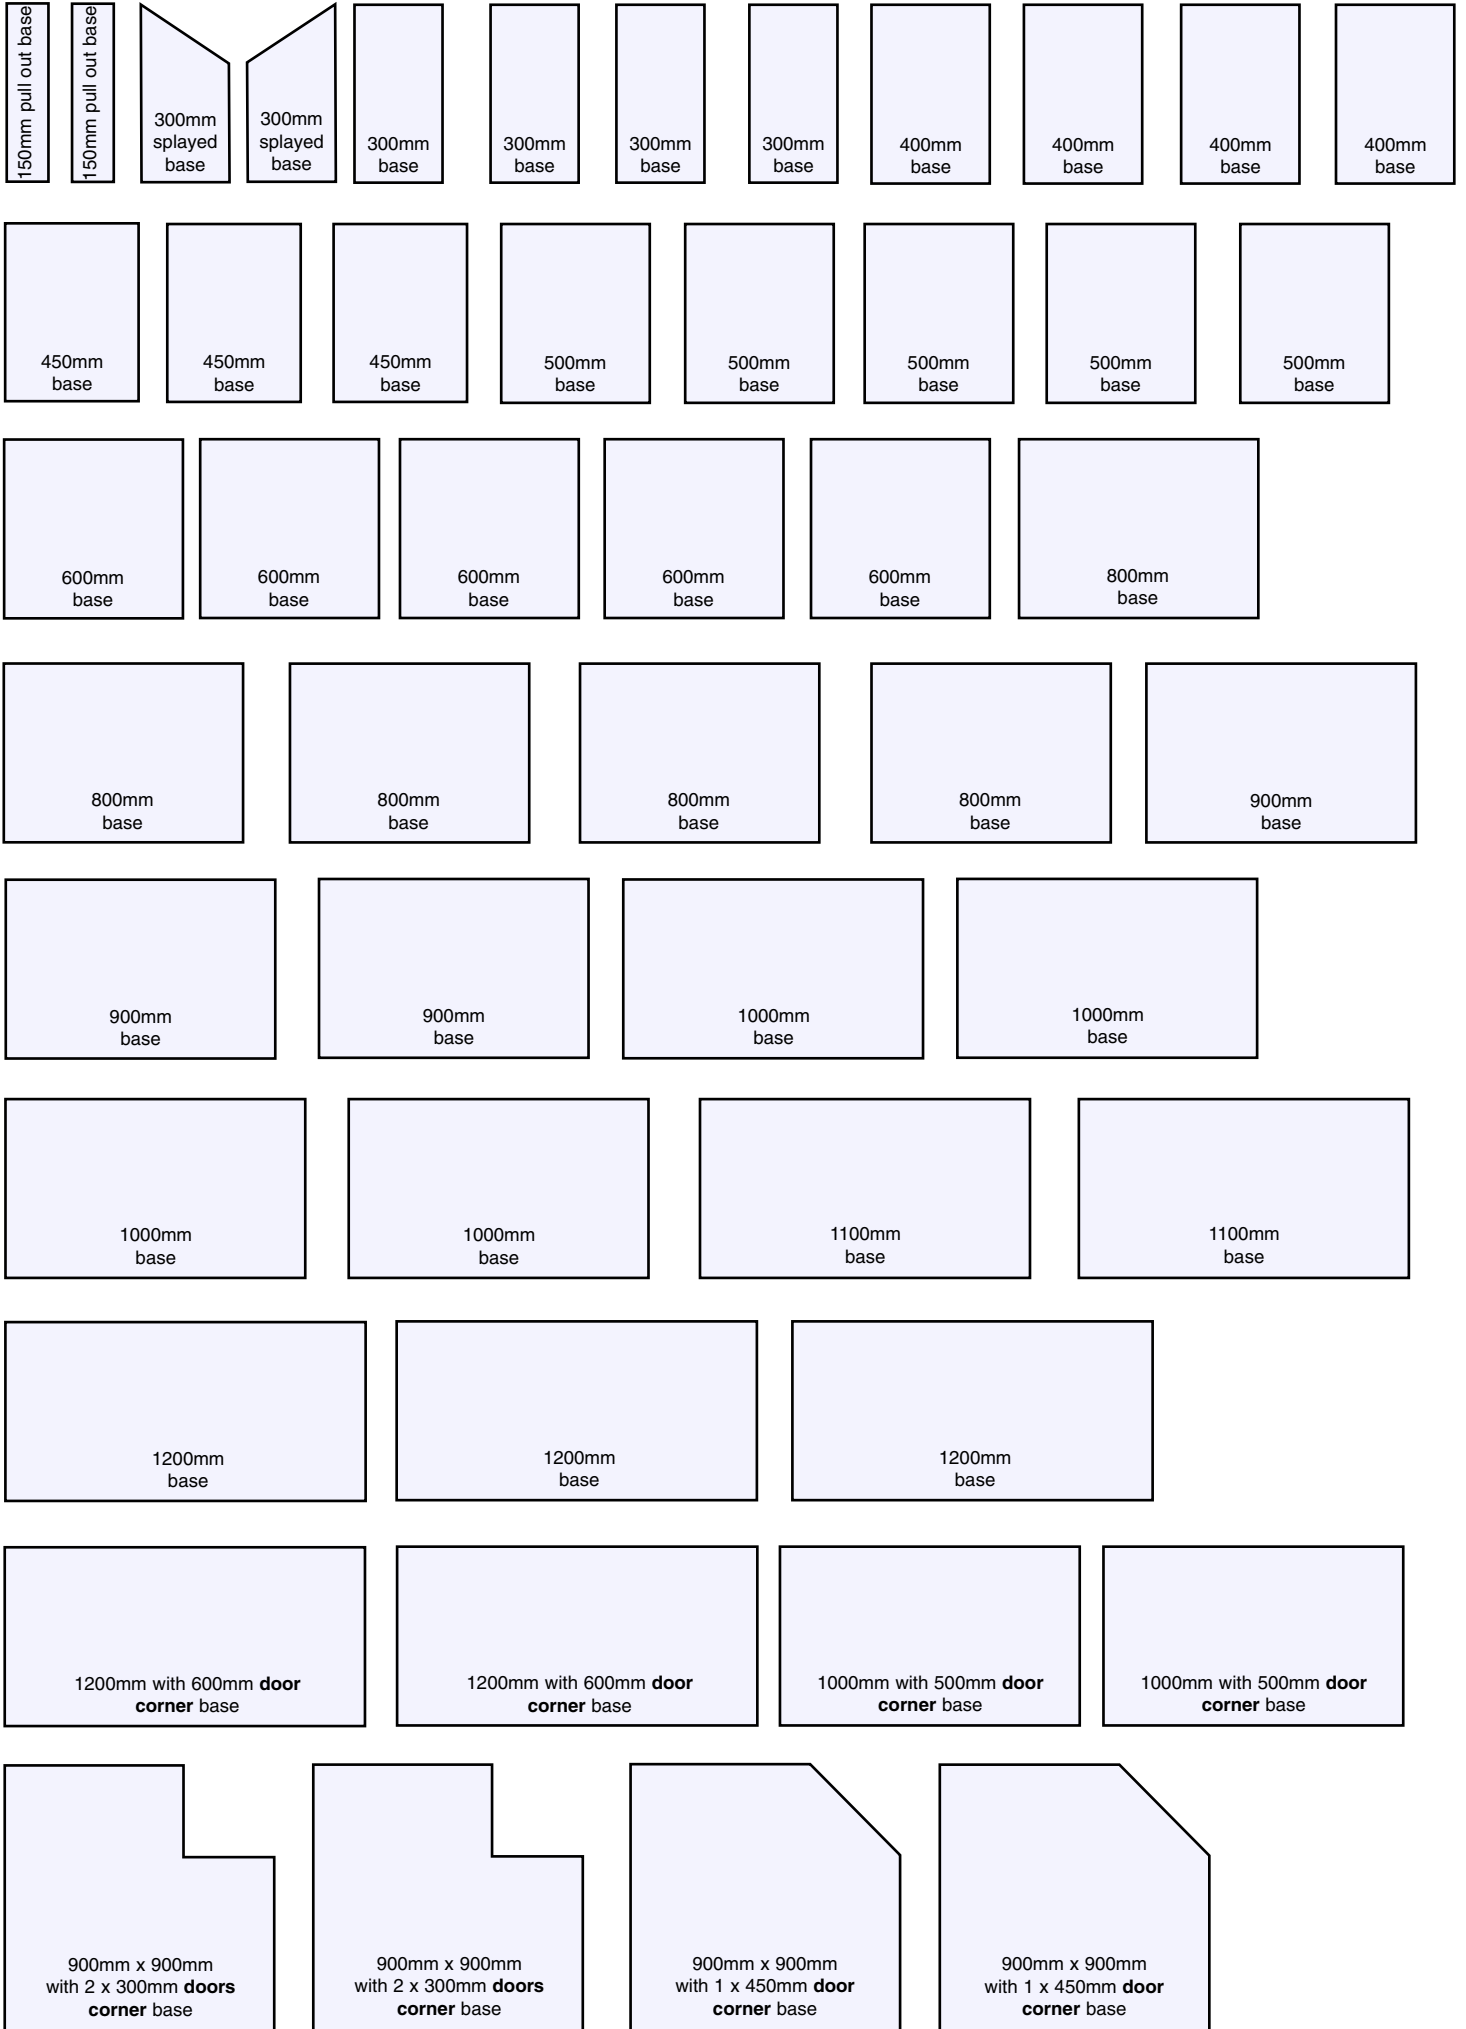

1m

2m

3m

4m

ONE SMALL SQUARE = 10cm

Base units

Drawer Pan units

Sink and Hobs

Wall units

Tall units

Appliances