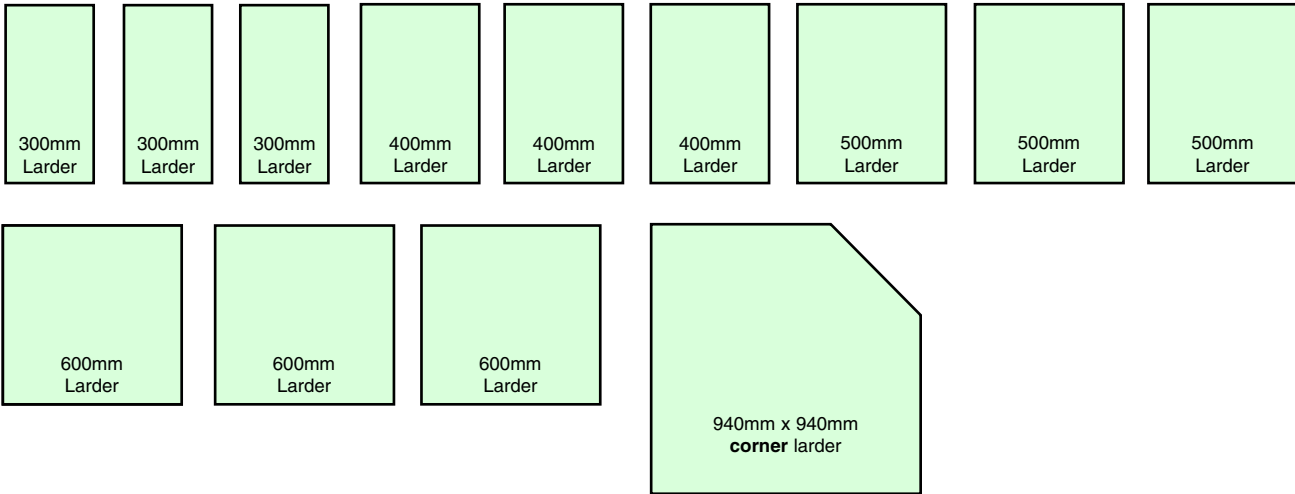

1m

2m

3m

4m

ONE SMALL SQUARE = 10cm

Base units

Drawer Pan units

Sink and Hobs

Wall units

Tall units

Appliances