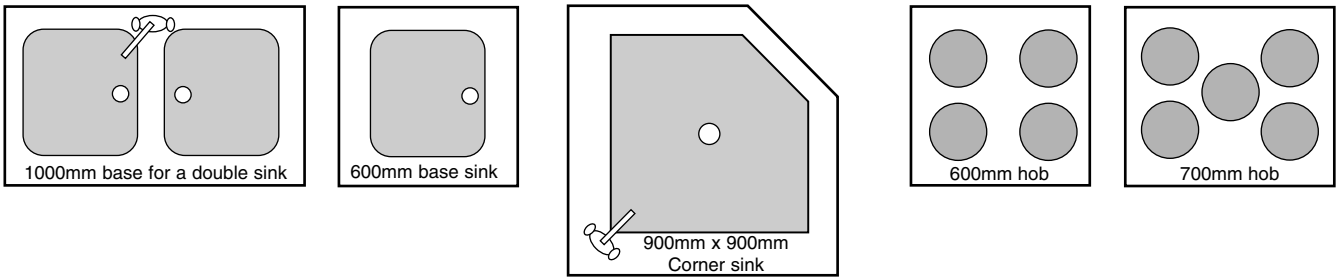

1m

2m

3m

4m

ONE SMALL SQUARE = 10cm

Base units

Drawer Pan units

Sink and Hobs